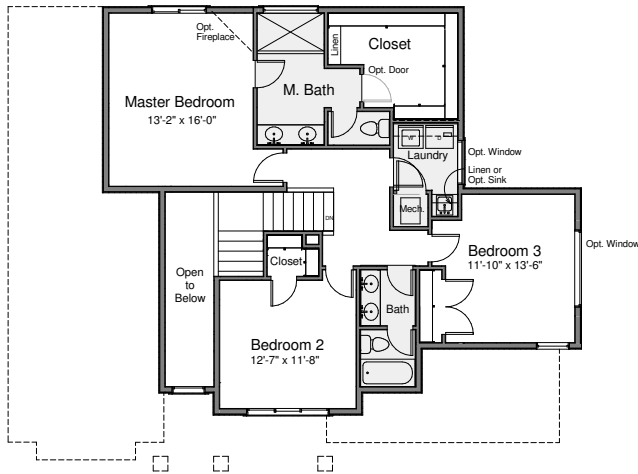

HENRY WALKER
H O M E S™

Birch

3,612 Total Sq. Ft.

2,425 Finished Sq. Ft.

■ ■ ■ □ □ □ Bedrooms

■ ■ ■ □ Bathrooms

■ ■ □ Garage

■ = Included □ = Optional

A

B

C

801-335-3731

HenryWalkerHomes.com

HENRY WALKER HOMES
1148 W. Legacy Crossing Blvd, Suite 400
Centerville, UT 84014

Birch

3,612 Total Sq. Ft.
2,425 Finished Sq. Ft.

Bedrooms

 Bathrooms

 Garage

= Included = Optional

Optional Grand Master Bedroom

Opt. Grand Master Bath

Upper Level

Optional Bedroom 4

Main Level

Basement Level