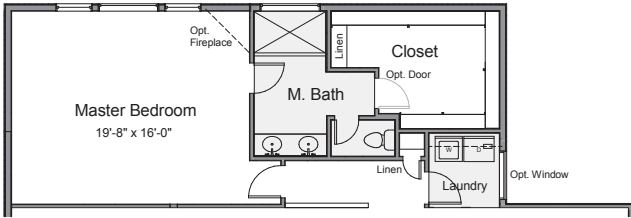

HENRY WALKER
H O M E S™

Birch

3,612 Total Sq. Ft.

2,425 Finished Sq. Ft.

■ ■ ■ □ □ □ Bedrooms

■ ■ ■ □ Bathrooms

■ ■ □ Garage

■ = Included □ = Optional

A

B

C

801-335-3731

HenryWalkerHomes.com

HENRY WALKER HOMES
1148 W. Legacy Crossing Blvd, Suite 400
Centerville, UT 84014

Birch

3,612 Total Sq. Ft.
2,425 Finished Sq. Ft.

Bedrooms

 Bathrooms

 Garage

= Included = Optional

Optional Grand Master Bedroom

Opt. Grand Master Bath

Upper Level

Optional Bedroom 4

Main Level

Basement Level