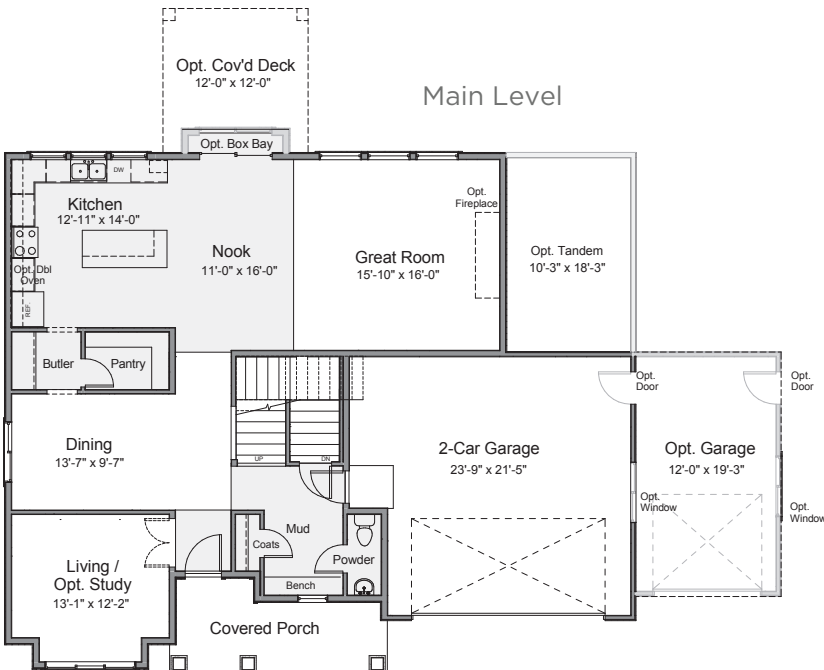

HENRY WALKER
H O M E S™

Birch

3,612 Total Sq. Ft.

2,425 Finished Sq. Ft.

■ ■ ■ □ □ □ Bedrooms

■ ■ ■ □ Bathrooms

■ ■ □ Garage

■ = Included □ = Optional

Bedrooms

 Bathrooms

 Garage

= Included = Optional

Optional Grand Master Bedroom

Opt. Grand Master Bath

Upper Level

Optional Bedroom 4

Main Level

Basement Level