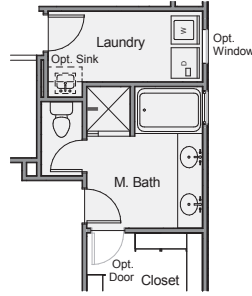

## Maple

4,721 Total Sq. Ft.

3,338 Finished Sq. Ft.

■ ■ ■ ■ ■ □ □ Bedrooms

■ ■ ■ ■ □ Bathrooms

■ ■ □ Garage

■ = Included □ = Optional

A

# Maple

4,721 Total Sq. Ft.  
3,338 Finished Sq. Ft.

- ■ ■ ■ ■ □ □ Bedrooms
- ■ ■ ■ □ Bathrooms
- ■ □ Garage

■ = Included □ = Optional

Upper Level

Opt. Grand Master Bath

Basement Level

Main Level