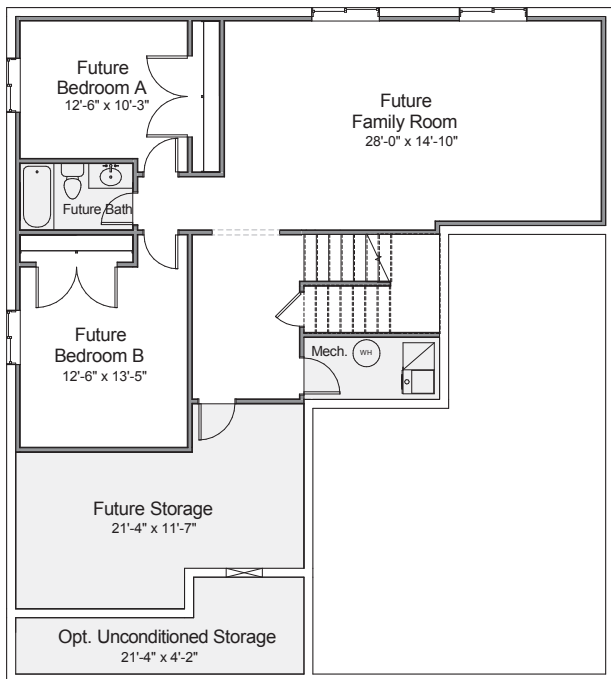

## Maple

4,721 Total Sq. Ft.

3,338 Finished Sq. Ft.

■ ■ ■ ■ ■ □ □ Bedrooms

■ ■ ■ ■ □ Bathrooms

■ ■ □ Garage

■ = Included □ = Optional

A

# Maple

4,721 Total Sq. Ft.  
3,338 Finished Sq. Ft.

- ■ ■ ■ ■ □ □ Bedrooms
- ■ ■ ■ □ Bathrooms
- ■ □ Garage

■ = Included □ = Optional

Upper Level

Opt. Grand Master Bath

Basement Level

Main Level