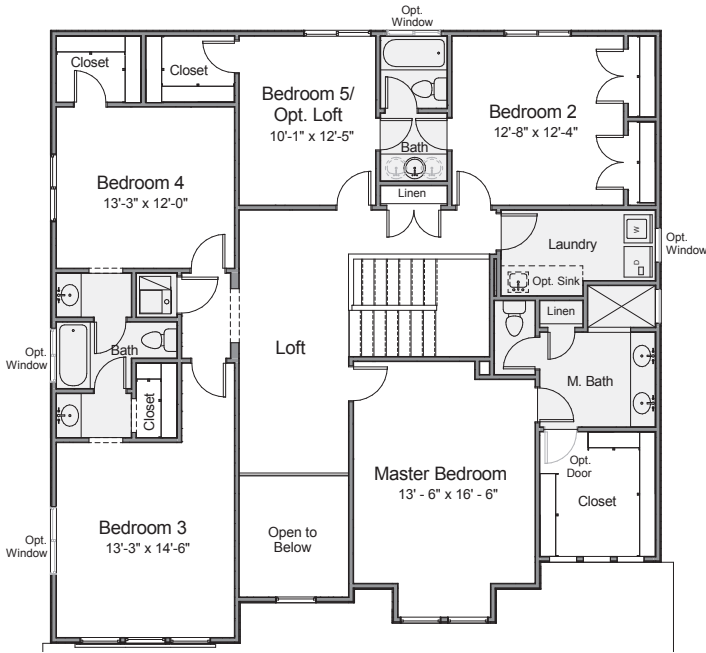

## Maple

4,721 Total Sq. Ft.

3,338 Finished Sq. Ft.

■ ■ ■ ■ ■ □ □ Bedrooms

■ ■ ■ ■ □ Bathrooms

■ ■ □ Garage

■ = Included □ = Optional

A

# Maple

4,721 Total Sq. Ft.  
3,338 Finished Sq. Ft.

- ■ ■ ■ ■ □ □ Bedrooms
- ■ ■ ■ □ Bathrooms
- ■ □ Garage

■ = Included □ = Optional

Upper Level

Opt. Grand Master Bath

Basement Level

Main Level