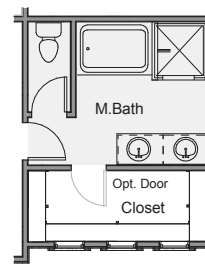

2,931 Total Sq. Ft.
2,081 Finished Sq. Ft.

- ■ ■ □ Bedrooms
- ■ □ Bathrooms
- ■ □ Garage

■ = Included □ = Optional

Upper Level

Opt. Bedroom 4

Opt. Grand Master Bath

Opt. Bath 2 Layout

Main Level

Basement Level