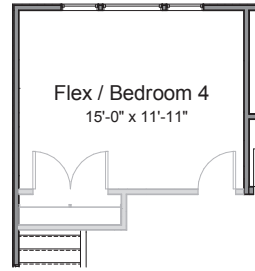

HENRY WALKER
H O M E S™

Nabella

2,931 Total Sq. Ft.

2,081 Finished Sq. Ft.

■ ■ ■ □ □ Bedrooms

■ ■ ■ □ Bathrooms

■ ■ □ Garage

■ = Included □ = Optional

2,931 Total Sq. Ft.
2,081 Finished Sq. Ft.

- ■ ■ □ Bedrooms
- ■ □ Bathrooms
- ■ □ Garage

■ = Included □ = Optional

Upper Level

Opt. Bedroom 4

Opt. Grand Master Bath

Opt. Bath 2 Layout

Main Level

Basement Level