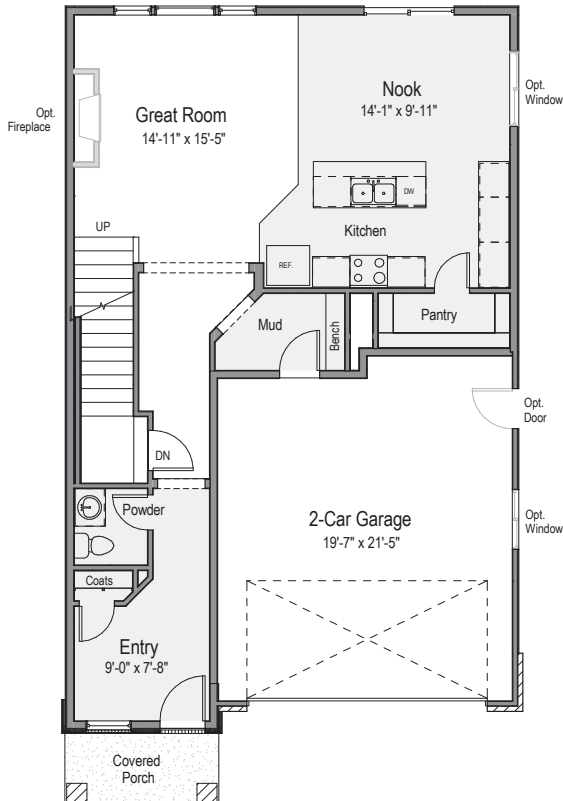

HENRY WALKER
H O M E S™

Nabella

2,931 Total Sq. Ft.

2,081 Finished Sq. Ft.

■ ■ ■ □ □ Bedrooms

■ ■ ■ □ Bathrooms

■ ■ □ Garage

■ = Included □ = Optional

2,931 Total Sq. Ft.
2,081 Finished Sq. Ft.

- ■ ■ □ Bedrooms
- ■ □ Bathrooms
- ■ □ Garage

■ = Included □ = Optional

Upper Level

Opt. Bedroom 4

Opt. Grand Master Bath

Opt. Bath 2 Layout

Main Level

Basement Level