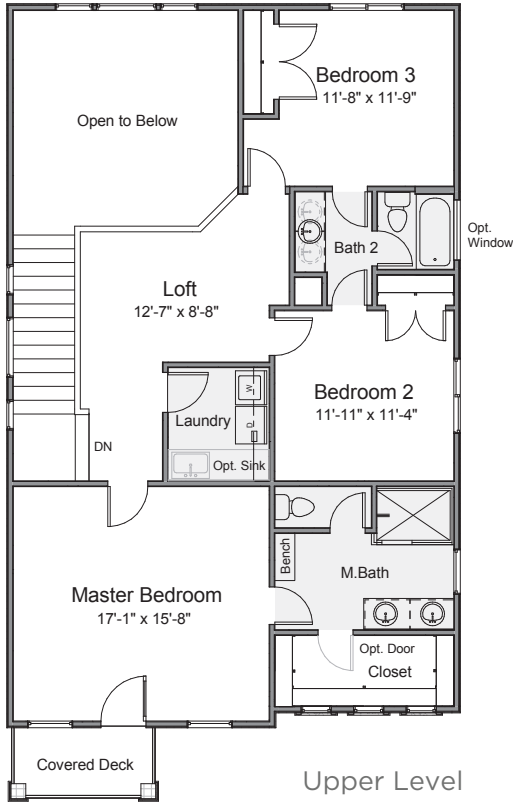

HENRY WALKER
H O M E S™

Nabella

2,931 Total Sq. Ft.

2,081 Finished Sq. Ft.

■ ■ ■ □ □ Bedrooms

■ ■ ■ □ Bathrooms

■ ■ □ Garage

■ = Included □ = Optional

A

B

C

801-335-3731

HenryWalkerHomes.com

HENRY WALKER HOMES
1148 W. Legacy Crossing Blvd, Suite 400
Centerville, UT 84014

See reverse side for floor plan.

Nabella

2,931 Total Sq. Ft.
2,081 Finished Sq. Ft.

- ■ ■ □ Bedrooms
- ■ □ Bathrooms
- ■ □ Garage

■ = Included □ = Optional

Upper Level

Opt. Bedroom 4

Opt. Grand Master Bath

Opt. Bath 2 Layout

Main Level

Basement Level