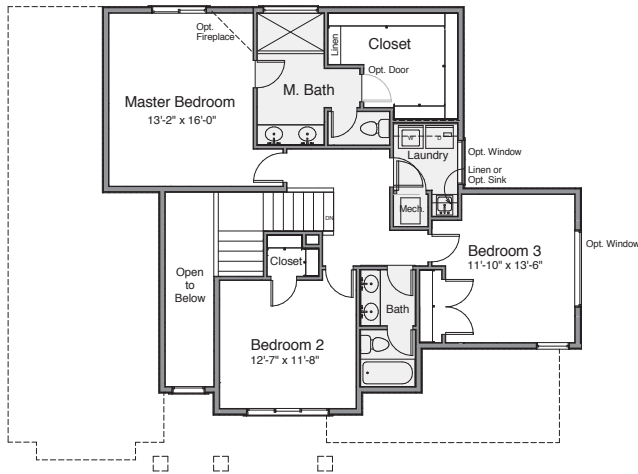

## Birch

3,612 Total Sq. Ft.

2,425 Finished Sq. Ft.

■ ■ ■ □ □ □ Bedrooms

■ ■ ■ □ Bathrooms

■ ■ □ Garage

■ = Included □ = Optional

A

# Birch

3,612 Total Sq. Ft.  
2,425 Finished Sq. Ft.

Bedrooms  

 Bathrooms  

 Garage

= Included  = Optional

Optional Grand Master Bedroom

Opt. Grand Master Bath

Upper Level

Optional Bedroom 4

Main Level

Basement Level