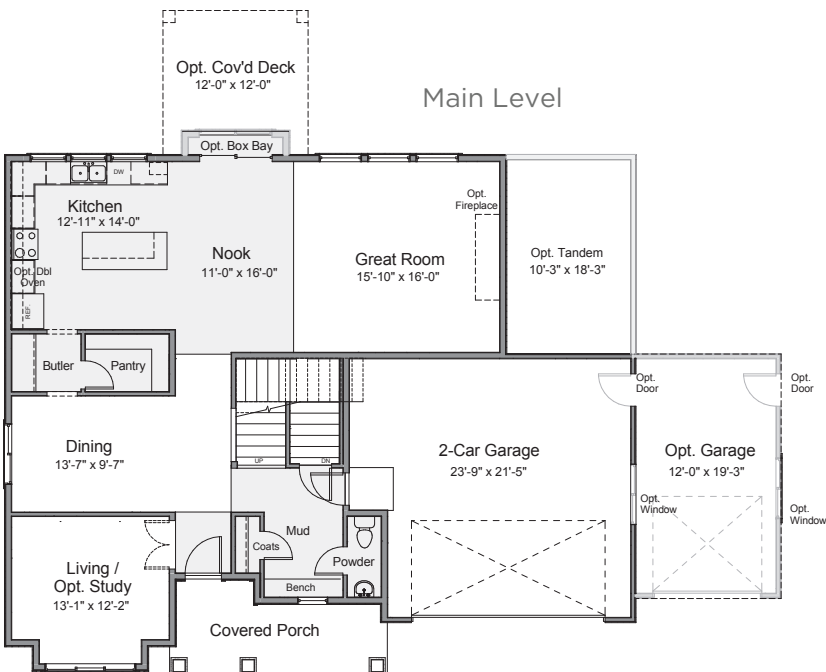

## Birch

3,612 Total Sq. Ft.

2,425 Finished Sq. Ft.

■ ■ ■ □ □ □ Bedrooms

■ ■ ■ □ Bathrooms

■ ■ □ Garage

■ = Included □ = Optional

A

# Birch

3,612 Total Sq. Ft.  
2,425 Finished Sq. Ft.

Bedrooms  

 Bathrooms  

 Garage

= Included  = Optional

Optional Grand Master Bedroom

Opt. Grand Master Bath

Upper Level

Optional Bedroom 4

Main Level

Basement Level