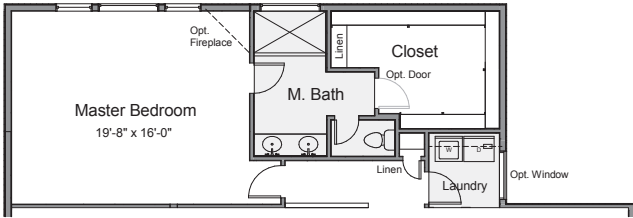

# Birch

3,612 Total Sq. Ft.  
2,425 Finished Sq. Ft.

Bedrooms  

 Bathrooms  

 Garage

= Included  = Optional

Optional Grand Master Bedroom

Opt. Grand Master Bath

Upper Level

Optional Bedroom 4

Main Level

Basement Level