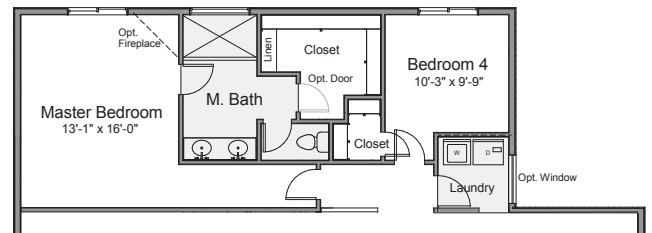

# Birch

3,612 Total Sq. Ft.  
2,425 Finished Sq. Ft.

Bedrooms  

 Bathrooms  

 Garage

= Included  = Optional

Optional Grand Master Bedroom

Opt. Grand Master Bath

Upper Level

Optional Bedroom 4

Main Level

Basement Level