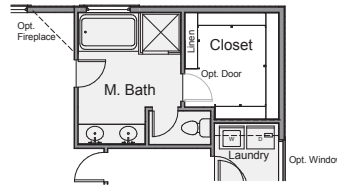

## Birch

3,612 Total Sq. Ft.

2,425 Finished Sq. Ft.

■ ■ ■ □ □ □ Bedrooms

■ ■ ■ □ Bathrooms

■ ■ □ Garage

■ = Included □ = Optional

A

# Birch

3,612 Total Sq. Ft.  
2,425 Finished Sq. Ft.

Bedrooms  

 Bathrooms  

 Garage

= Included  = Optional

Optional Grand Master Bedroom

Opt. Grand Master Bath

Upper Level

Optional Bedroom 4

Main Level

Basement Level